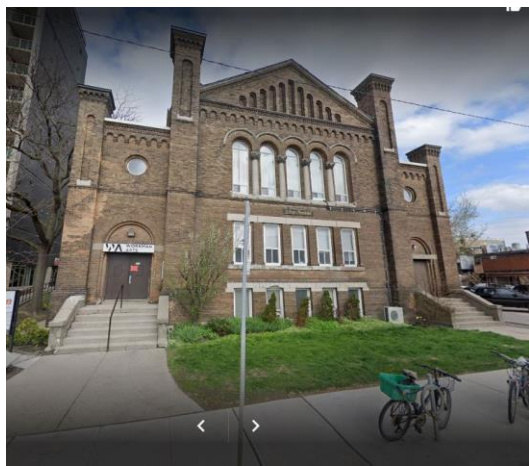

RENDEZVOUS WITH MADNESS FESTIVAL

10-20 OCTOBER 2019

WORKMAN ARTS THEATRE AND CHAPEL

651 DUFFERIN STREET (CLOSEST INTERSECTION IS DUNDAS & DUFFERIN)

This venue is sadly not wheelchair accessible

The Workman Arts Theatre and Chapel are both located at Workman Arts, situated in the St. Anne's Parish Hall at 651 Dufferin Street. The building is on the east side of Dufferin Street, just north of Dundas. The building is set slightly back from the street with a wide walkway leading to the steps leading up to the front door.

The held space for this venue is located adjacent to the male-identified washroom. You can take the same path described above to get there and there will be signage on the door to help direct you.

To get to the chapel for *Intangible Adorations: Experience the Icon*, you can take the path to the theatre box office. Volunteers will guide you from the box office around the building to the outside entrance off of the south parking lot that comes up between the Skey Room and the Chapel. This entrance has one step from the parking lot into the landing, and then 9 steps up to the Skey Room (doors on the right of the landing) where you will wait. Throughout the experience, the audience will be guided towards different parts of the room, and will be ushered into the adjacent Chapel for the finale.