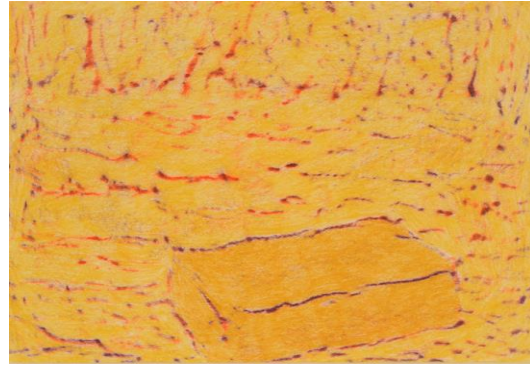

[workmanarts.com](http://workmanarts.com) (416)583-4339 x 6

Jan Swinburne  
*Untitled #9*,  
2008  
worked  
rubbing  
15.75 x 12.35"

\$480  
\$15 rental  
site Artist  
(available)

[workmanarts.com](http://workmanarts.com) (416)583-4339 x 6