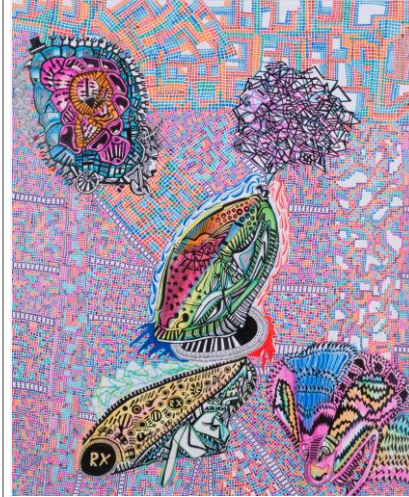

Fabian Mosquera
Yoso Sreadables San Lactose,
2011
pencil crayon on paper
14 x 11"

\$1800
\$45 rental
site WA (available)

workmanarts.com (416)583-4339 x 6

Fabian Mosquera
*Mickey Mouse
Recessitation*, 2011
pencil crayon on paper
14 x 11"

\$2400
\$60 rental
site WA (available)

workmanarts.com (416)583-4339 x 6

Fabian Mosquera
Work In Progress, 2014
acrylic on canvas
40 x 30"

\$2400
\$60 rental
site WA (available)

workmanarts.com (416)583-4339 x 6