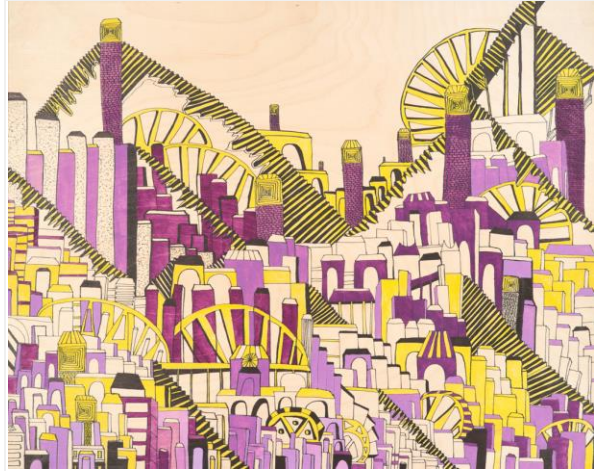

Gregg McGivern
Tiwanaku,
2016
acrylic ink
on wood
panel
24 x 36"

$420
$15 rental
site Rented

workmanarts.com (416)583-4339 x 6