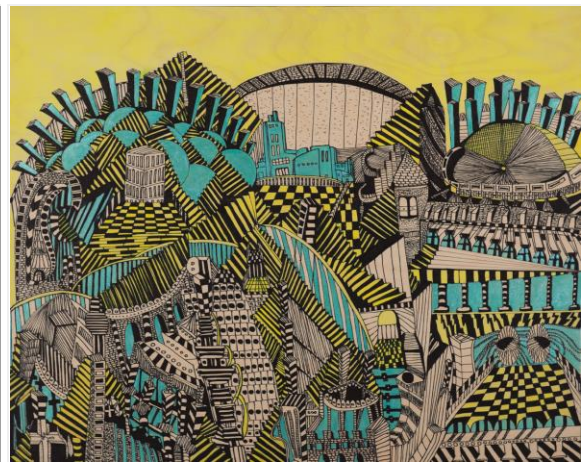

workmanarts.com (416)583-4339 x 6

Gregg McGivern
Sukhothai, 2016
acrylic ink on wood panel
24 x 36"

\$420
\$15 rental site WA (available)

workmanarts.com (416)583-4339 x 6

Gregg McGivern
Petra, 2016
acrylic ink on wood panel
24 x 36"