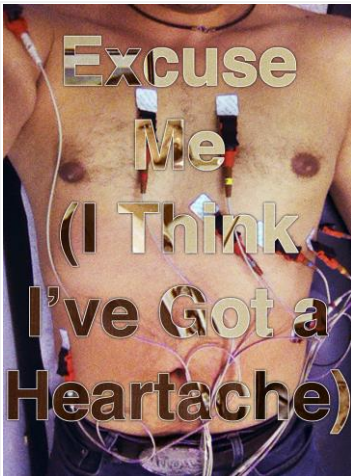

Mark Belvedere
*Excuse Me, I Think I've Got a
Heartache*, 2012
archival digital print
28.5 x 20.5"

$480
$15 rental
site Russell St

workmanarts.com (416)583-4339 x 6