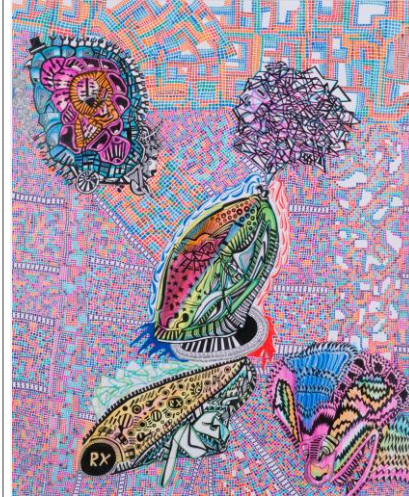

Fabian Mosquera
Yoso Sreadables San Lactose,
2011
pencil crayon on paper
14 x 11"

\$1800
\$45 rental
site WA (available)

 workmanarts.com (416)583-4339 x 3

Fabian Mosquera
Mickey Mouse Recessitation, 2011
pencil crayon on paper
14 x 11"

\$2400
\$60 rental
site WA (available)

 workmanarts.com (416)583-4339 x 3

Fabian Mosquera
Work In Progress, 2014
acrylic on canvas
40 x 30"

\$2400
\$60 rental
site WA (available)

 workmanarts.com (416)583-4339 x 3