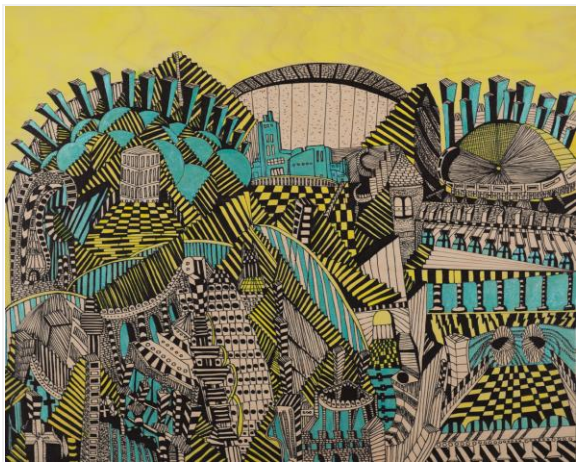

Gregg McGivern
Sukhothai,
2016
acrylic ink on
wood panel
24 x 36"

Gregg McGivern
Petra, 2016
acrylic ink on
wood panel
24 x 36"

$420
$15 rental
site Rented

workmanarts.com (416)583-4339 x 3