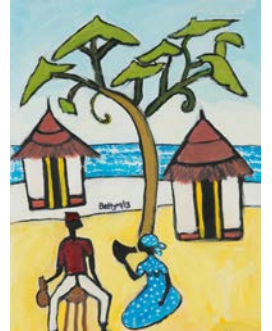

workman arts
artists with extraordinary minds

651 Dufferin Street · Toronto, ON Canada · M6K 2B2 ·
p: 416 583.4339 · f: 416 583.4354 www.workmanarts.com

Artist: Betty Mirembe

Title: By the Sea

Year: 2013

Medium: acrylic

Size: 12" x 16"

Selling price: $400

Monthly rental price: $15

Framed: no

Location Code: WA