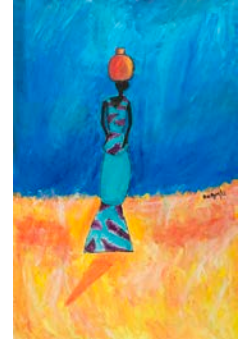

651 Dufferin Street · Toronto, ON Canada · M6K 2B2 ·
p: 416 583.4339 · f: 416 583.4354 www.workmanarts.com

Artist: Betty Mirembe
Title: Teal Lady
Year: 2012
Medium: acrylic
Size: 24" x 36"
Selling price: $800
Monthly rental price: $16
Framed: yes
Location Code: R